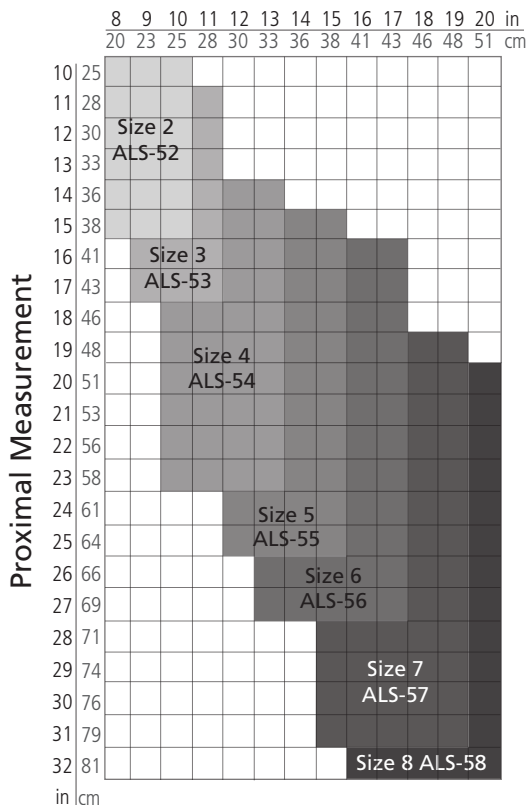

Liners & Suspension

Alpha® Flex Sleeve

Featuring a highly flexible fabric for greater comfort, flexibility and increased range of motion, the **Alpha Flex Sleeve** may be used with locking suspension, suction suspension, or with LimbLogic™ VS for creating an airtight seal. The Alpha Flex uses a unique blend of Kevlar pulp and traditional Alpha gel with mineral oil. This blend provides increased sleeve durability as well as greater puncture and abrasion resistance without compromising comfort. For even more durability, the Alpha Flex Sleeve features a contoured polyurethane pad on the interior fabric cuff. This pad, which covers the typical socket brim, helps reduce damage to the seal due to impacts in the brim area.

SPECIFICATIONS

SIZES	Seven sizes (Sizes 2 through 8)
COLORS	Buff Black
GEL THICKNESS	3 mm
WARRANTY	90 days from date of original shipment from Ohio Willow Wood
U.S. L-CODE SUGGESTION	5685

- Features Kevlar-Reinforced Alpha Gel
- Flexible Fabric
- Use With LimbLogic VS and Reflected Alpha MAX Liner for Airtight Seal
- Interior Polyurethane Pad at Brim Provides Extra Protection
- Available in Seven Sizes

Distal Measurement

Proximal circumference is measured 6" (15 cm) from center of patella.

Distal circumference is measured at center of patella