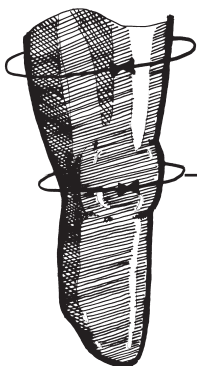

Liners & Suspension

Alpha® Spirit Suction Seal

The Alpha Spirit Suction Seal is made with the new Spirit fabric on the outside and inner cuff. It is shipped with small tabs of a Velcro®-like material for use in attaching the Suction Seal to the Spirit Liner, to achieve a securely fitting seal that will not migrate. When used in conjunction with a suction device, such as the Alpha Suction Pyramid or Alpha Suction Pro, the result is a superior suction suspension. This seal features an interior fabric cuff to protect the Alpha gel from being damaged by the socket trim line. The Alpha Spirit Suction Seal is available in seven different sizes and two color options.

- Durable Unbroken Loop Fabric and Alpha Gel
- Helps to Eliminate Seal Migration by Attaching to Spirit Liner
- Interior Fabric Cuff Prevents Damage to Alpha Gel
- Seven Sizes and Two Colors

SPECIFICATIONS

SIZES	Seven sizes (Size 2 through Size 8)
COLORS	Buff Medium Brown
WARRANTY	60 days from date of original shipment from Ohio Willow Wood
U.S. L-CODE SUGGESTION	5685

Proximal circumference is measured 6" (15 cm) from center of patella.